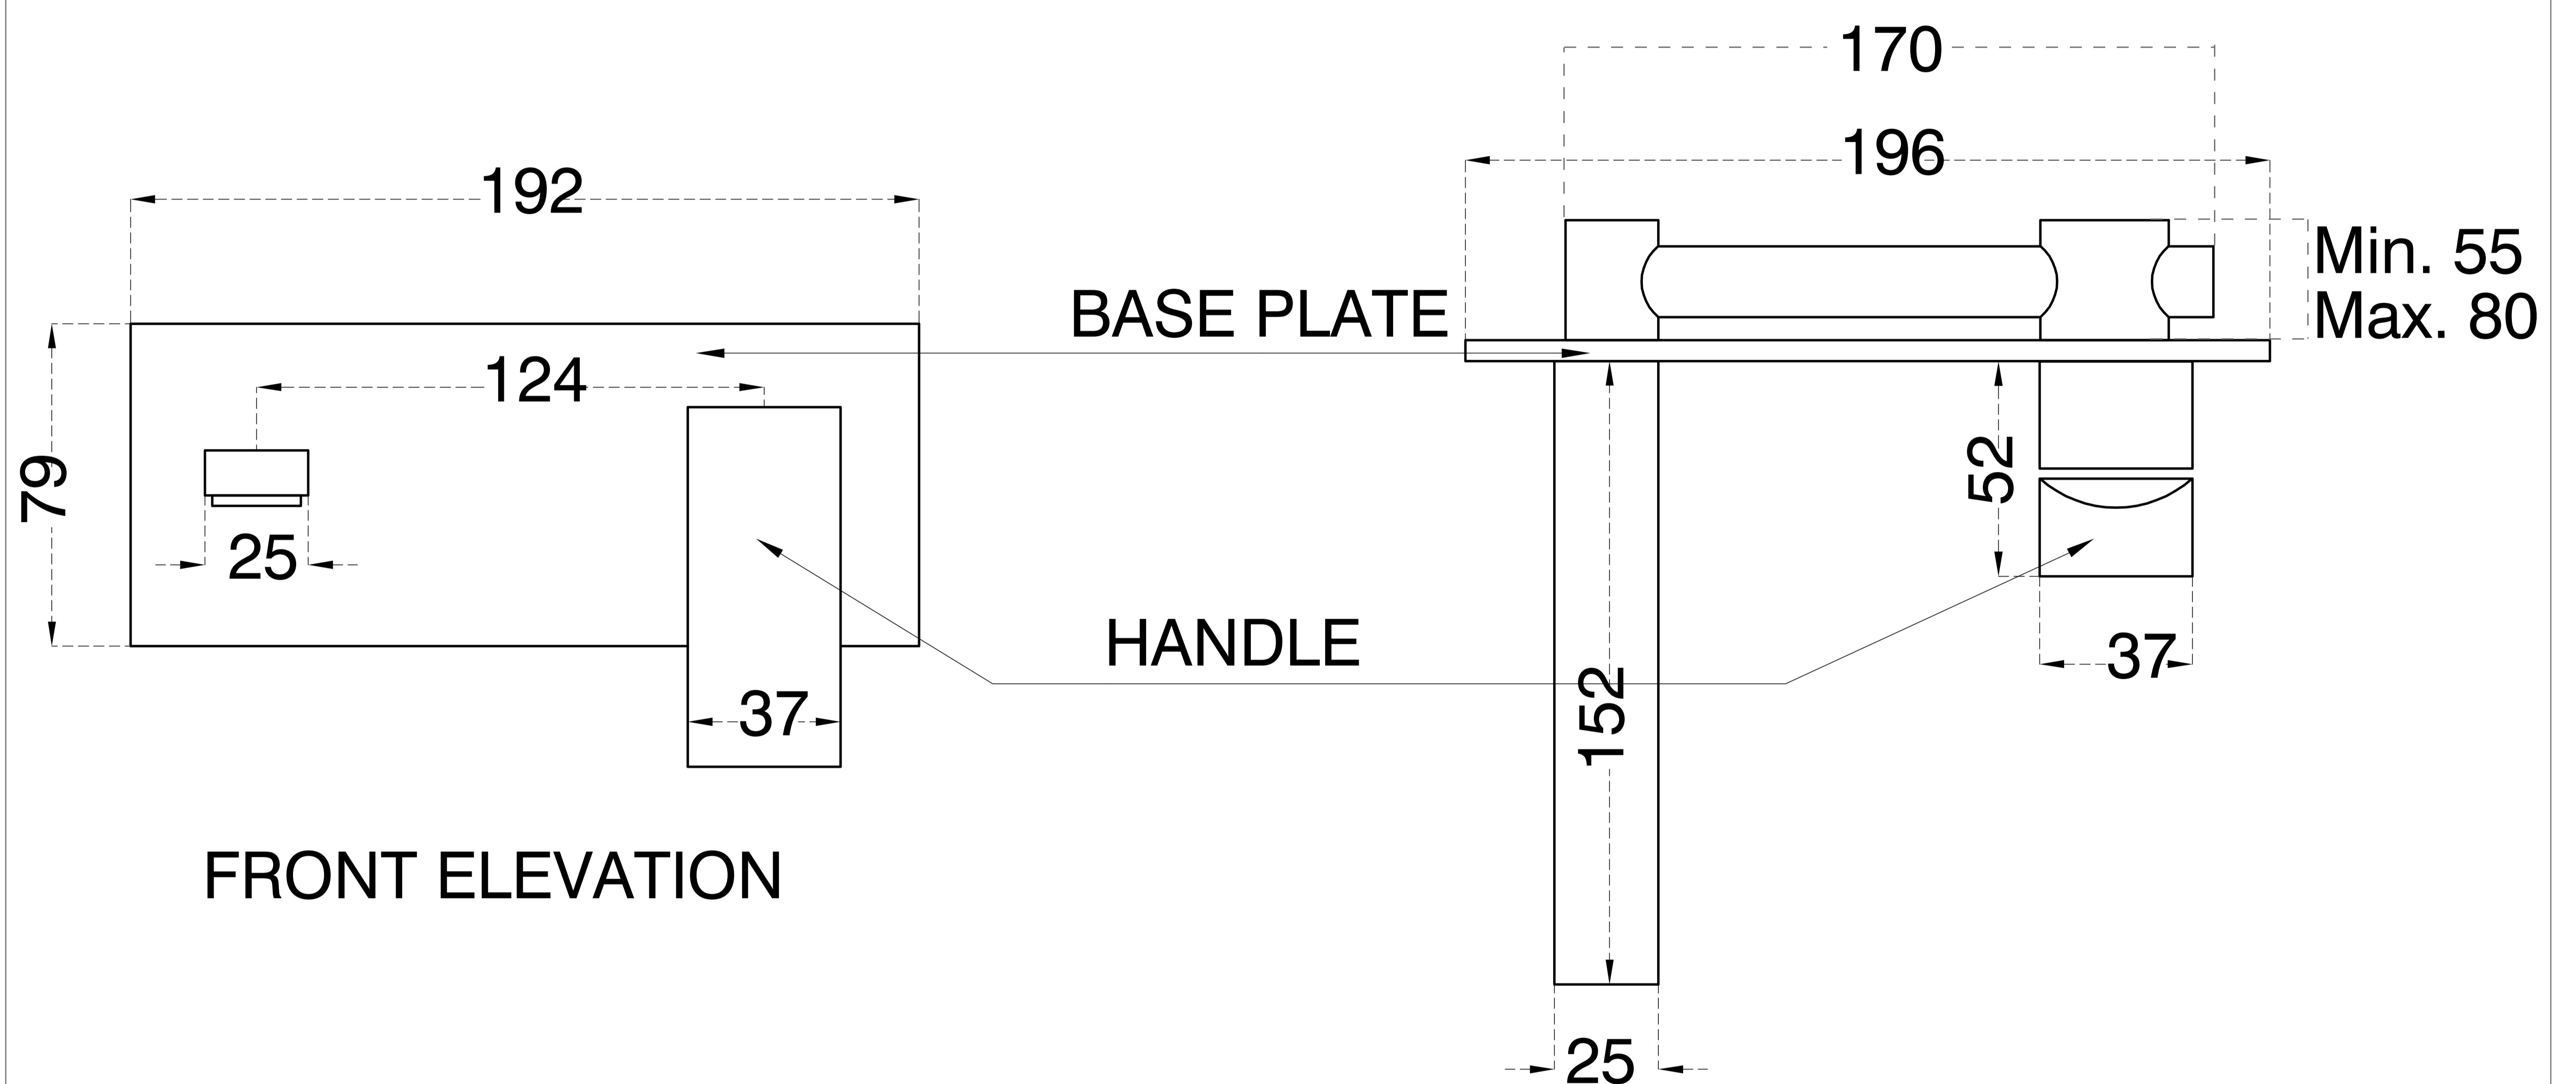

Basin Mixer – Wall-Mounted

Product Code : 2024

Technical Drawing

All dimension are in **mm**